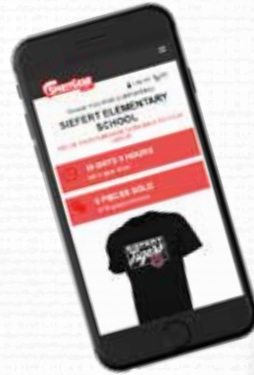

# Gear Drive

**CUSTOM FLYER**

Pick 6 unique garments.

**10 DAY GEAR DRIVE**

Run your Gear Drive for 2 weeks.

**SHARE**

Share your Gear Drive with parents.

**CUSTOM GEAR**

Get your custom swag!

**CUSTOM ONLINE STORE  
NO UP-FRONT COSTS  
NO LEFTOVER INVENTORY**

get started today...

**YOUR SPIRIT. YOUR WAY.™**

SPIRIT GEAR DIRECT

# Gear Drive

HERE'S HOW IT WORKS:

- Two Week Sale
- No Check Collection w/ Online Drive
- No Leftover Inventory
- Free Full-Color Custom Flyer
- Packed-per-Student
- Up to 10% Profit
- Free Graphic Design
- Custom Online Store
- Mobile Friendly
- Free Shipping