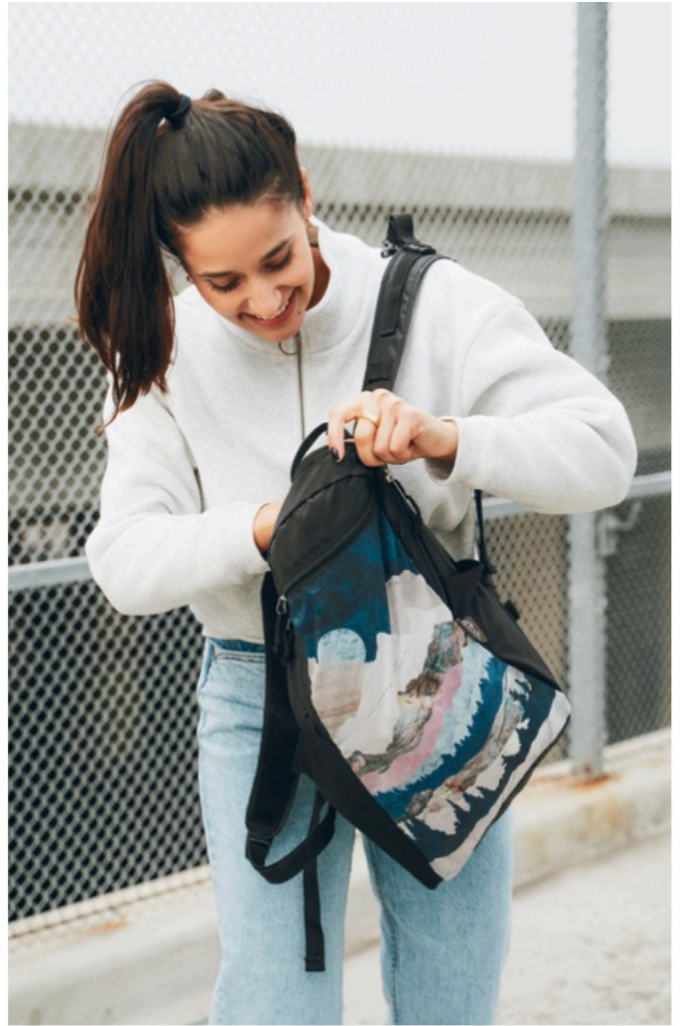

rePETe - BAGS MADE FROM RECYCLED MATERIALS

Sling rePETe™

\$19.00

Sling rePETe is a durable, crossbody bag designed to go where you do. Featuring a large (13" w X 15" h), 40-pound carrying capacity and cross-body strap, the Sling is ideal for taking on your bike, hopping on the subway or toting to school. Made from 99% recycled materials.