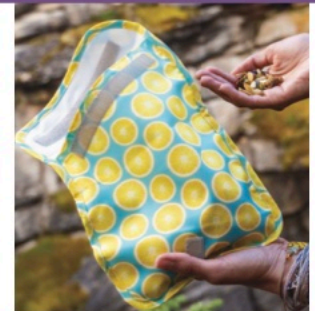

\$12.00

CB39 - Small Stainless Steel Sidekick
Small Sidekick: 2.5" x 2.5" x 2"
Volume approx. 1/2 Cup

Snack Bags & Snack Tiffin

Folded Size
6.5" w X 5.5" h

CB16 - Avocado

CB17 - Lemon

\$23.00

REPLACES
1825
SINGLE-USE
BAGS

Bag Size
6.5" w X 9.5" h

Each Snack Time set includes three reusable sandwich bags that feature a fold-over, hook-and-loop closure system that expands to fit a full-size sandwich, or folds over for smaller snack items. A food-safe, water and stain resistant liner makes for easy cleaning. These convenient bags are BPA-free and machine washable. Snack Time sets are offered in two fun polyester prints.